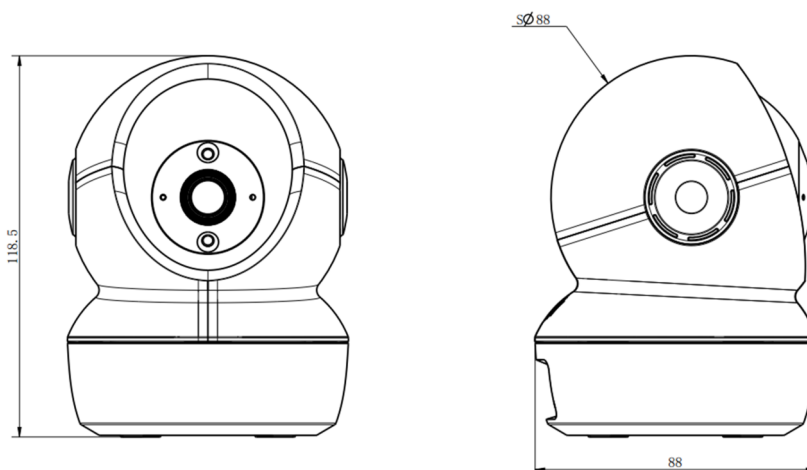

MicroSD Slot for Local Storage (Up to 256GB)

Dimension

Specifications

Model	CS-H6c-R101-1G2WF
Camera	
Image sensor	F2.4@1/3" Progressive Scan CMOS
Shutter Speed	Self-adaptive shutter
Lens	4mm, view angle: 85°(Diagonal), 75° (Horizontal), 45°(Vertical)
Lens Mount	M12
Day & Night	IR-cut filter with auto-switching
DNR	3D DNR
WDR	Digital WDR
Compression	
Video Compression	H.264
Video Bit Rate	Adaptive bit rate.
Image	
Max. Resolution	1920 × 1080
Frame Rate	Max : 15fps; Self-Adaptive during network transmission
Network	
Smart Alarm	Motion detection
Wi-Fi Pairing	AP paring
Protocol	EZVIZ cloud proprietary protocol
Interface Protocol	EZVIZ cloud proprietary protocol
Interface	
Storage	Micro SD card slot (Max. 256G)
Power	Micro USB
Wired Network	RJ45 X 1 (10M/100M self-adaptive Ethernet port)
Wi-Fi	
Standard	IEEE802.11b, 802.11g, 802.11n
Frequency Range	2.4 GHz ~ 2.4835 GHz
Channel Bandwidth	Supports 20MHz
Security	64/128-bit WEP, WPA/WPA2, WPA-PSK/WPA2-PSK
Transmission Rate	11b: 11Mbps, 11g :54Mbps, 11n :72Mbps
General	
Operating Conditions	-10°C to 45°C (14°F to 113 °F), Humidity 95% or less (non-condensing)
Power Supply	DC 5V/1A
Power Consumption	5W max
IR Range	MAX. 10 meters(32. 81ft)
Dimensions	88mm x 88.2 mm x 119mm (3.46" x 3.47" x 4.69")
Packaging Dimensions	103mm x 103mm x 168mm (4.06" x 4.06" x 6.61")
Bare Weight	218g(0.48lb)