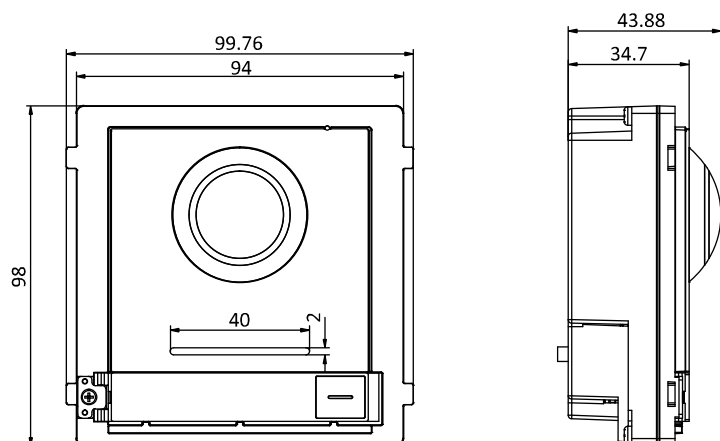

Specification

System parameters	
Processor	Embedded MCU Processor
Operation system	Embedded Linux operation system
Operation method	Physical button
Video Parameters	
Camera	Low illumination 2 MP HD IR camera
Video Compression Standard	H.264
Resolution	Main stream : 1920 × 1080 Sub stream : 720 × 480
BLC	Supported
DNR	Supported
WDR	Supported
Anti-flicker	50 Hz, 60 Hz
Field of view	Horizontal: 180° Vertical: 96°
Audio parameters	
Audio input	Built-in omnidirectional microphone
Audio output	Built-in loudspeaker (More than 85 dB within 20 cm)
Audio compression standard	G.711 U
Audio compression Rate	64 Kbps
Audio quality	Noise suppression and echo cancellation
Light supplement	
Light supplement mode	IR supplement
Network parameters	
Ethernet	10/100 Mbps self-adaptive Ethernet
Network protocol	TCP/IP, RSTP
Alarm parameters	
Tampering alarm	1
Interfaces	
Module-connecting	1
Door contact input	2
Exit button input	2
I/O input	4
Debug	1
Door control	2, breakdown voltage: 36 V
Performances	
Card capacity	Max. 10000
User capacity	Max. 2000
Linked Indoor station	Max. 100
Linked sub door station	Max. 8

Linked doorphone	Max. 8
Protocol	ISAPI, RTSP, STMP, SNMP
Unlock door	Unlock by presenting cards, unlock via Client Software, unlock via App, unlock via indoor station

General	
Physical button	1
Power supply	12 VDC/PoE (IEEE 802.3af)
Power consumption	4 W
Working temperature	-40° C to +55° C (-40° F to 131° F)
Working humidity	10% to 95%
Installation	Flush mounting, surface mounting
Dimension	98 mm × 99.8 mm × 43.9 mm (3.86" × 3.93" × 1.73")
Material	Stainless steel

Available Model

DS-KD8003-IME1/S

Appearance and Interfaces