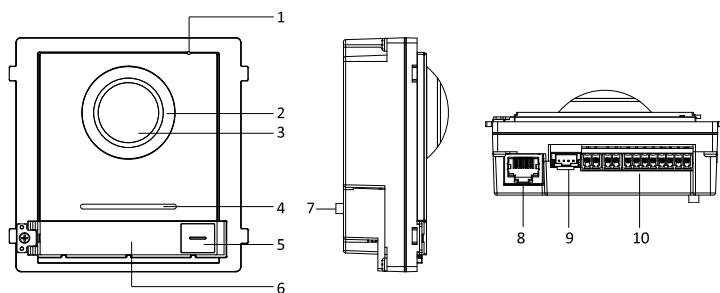

Linked doorphone	Max. 8
Protocol	ISAPI, RTSP, STMP, SNMP
Unlock door	Unlock by presenting cards, unlock via Client Software, unlock via App, unlock via indoor station

General	
Physical button	1
Power supply	12 VDC/PoE (IEEE 802.3af)
Power consumption	4 W
Working temperature	-40° C to +55° C (-40° F to 131° F)
Working humidity	10% to 95%
Installation	Flush mounting, surface mounting
Dimension	98 mm × 99.8 mm × 43.9 mm (3.86" × 3.93" × 1.73")
Material	Stainless steel

Available Model

DS-KD8003-IME1/S

Appearance and Interfaces