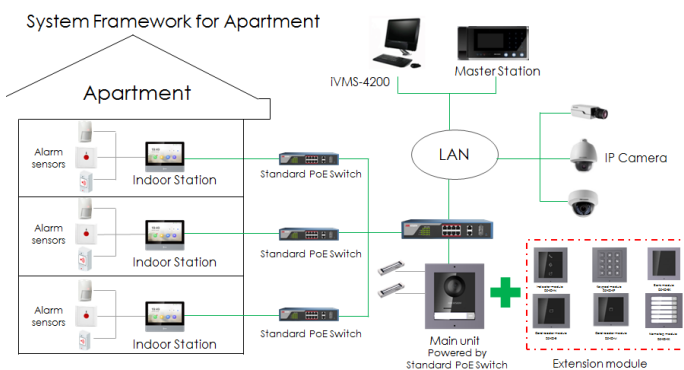

Typical Application