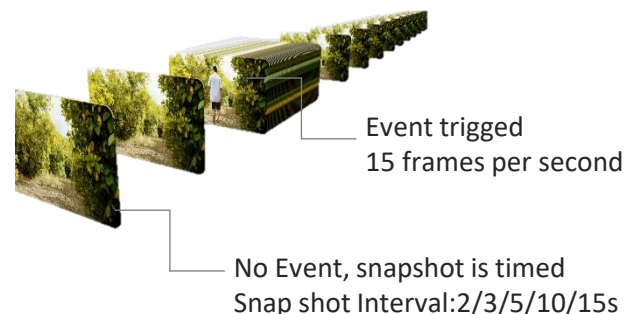

Siren & Spotlight Alarm

Alarm linkage red and blue light, spotlight and siren

Secure Storage (up to 512GB)

Enjoy secure local storage with a micro SD card of up to 512GB.

Human & Vehicle Detection

Human/vehicle detection powered by IMOU SENSE technology

Stay close with what you care

With SD Card, you will have access to what you care as long as Internet is available. You can record daily or motion videos on Cloud and play back anytime anywhere.

Specifications