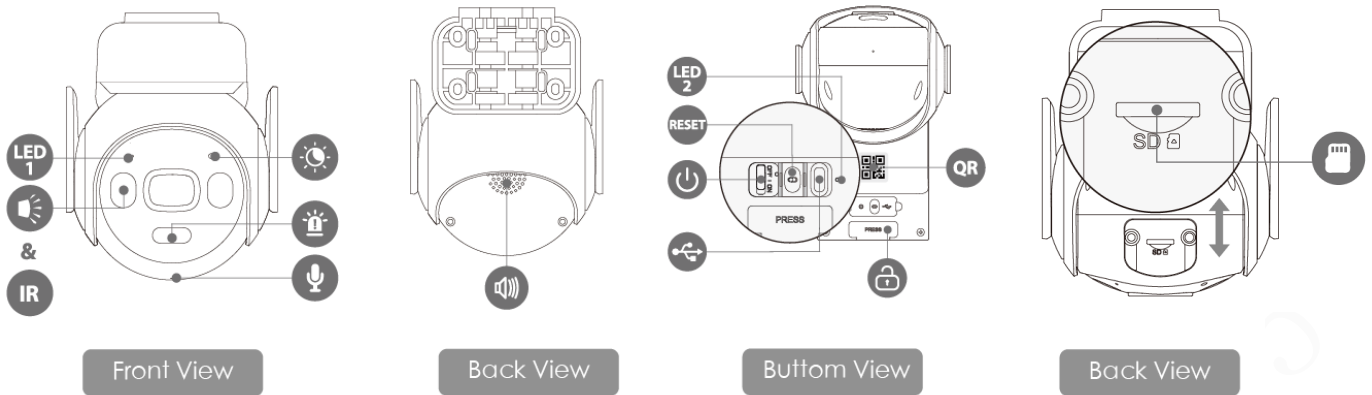

Specifications

Camera

Image Sensor	1/3" Progressive CMOS
Max Resolution	5MP(2880×1620)
Night Vision	25m (82ft) Distance
Focal Length	F1.6; 3.6mm Fixed Lens
Pan & Tilt Lens	76°(H),41°(V),91°(D) 340°Pan& - 90°Tilt
Rechargeable Battery	5000mAh

General

Power supply	DC 5V 2A
Working Temperature	-20°C~+50°C (-4°F~122°F)
Charging Temperature	-10°C~+45°C (14°F~113°F)
Dimension(L×W×H)	177mm×110mm×142mm
Weight	538.2g (1.19lb)
Certification	CE, MSDS

Video & Audio

Video Compression	H.265
Video Frame Rate	Up to 15fps Frame rate
Focal Length	8×Digital Zoom
Sound Channel	Two-way Audio

Network

Wi-Fi	IEEE802.11b/g/n/a/ac/ax, WiFi6,150m Open Field
IMOU App	iOS, Android

Auxiliary Interface

Micro SD Card	up to 512GB
Built in Mic & Speaker	YES
Reset Button	YES

Notice Management

Human Detection	YES
Vehicle Detection	YES
Low-Battery	YES

What's in the box

Camera

- Camera × 1
- Quick Start Guide × 1
- Power Cable × 1
- Mounting Bracket × 1
- Screw Position Stickers × 1
- Screw and Wall Anchor Pack × 1

Solar Panel

- Solar Panel × 1
- Mounting Bracket × 1
- Screw and Wall Anchor Pack × 1
- Quick Start Guide × 1