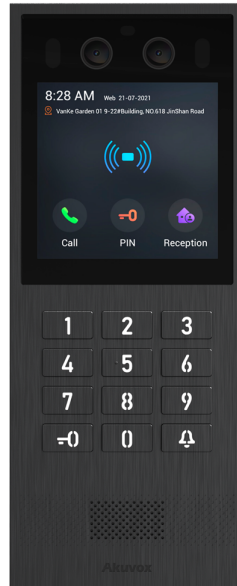

# AK-X912K

AKUVOX

## Features

---

- Akuvox
- IP video intercom with 2 Mpx camera for appartements
- Main camera with starlight and HDR
- Secondary camera of 2 Mpx for anti-spoofing technology
- Integrated speaker and dual microphone
- Two-way audio with Crystal Clear technology
- Night vision with IR illumination
- TCP/IP Connection
- PoE+ IEEE802.3at
- Integrated EM/MF card reader
- Opening by facial recognition, BLE and temporary PIN or QR keys
- Remote door opening
- 2 door relay outputs
- 12 V/700 mA output (when powered PoE+)
- Wiegand, RS485 and magnetic loop ports
- 4" configurable full-color TFT touch screen
- Customizable wallpaper and screensaver
- Configurable LED illumination on physical keypad
- Suitable for exterior IP65
- Anticorrosive steel surface SUS316 vandal resistant IK08

- Surface mounting with bracket included
- Easy-to-integrate SIP standard
- Complete configuration via web browser
- Push notifications and calls between devices via SmartPlus APP (included with monitor or with AK-COUPON-FOREVER subscription)
- 4 free users included for each dwelling (included with monitor or with subscription with AK-COUPON-FOREVER)
- Call and user directory displayed on screen
- Firmware upgrades via cloud with installer control
- Connection between boards and monitors via cloud in different networks
- Remote configuration access for installation