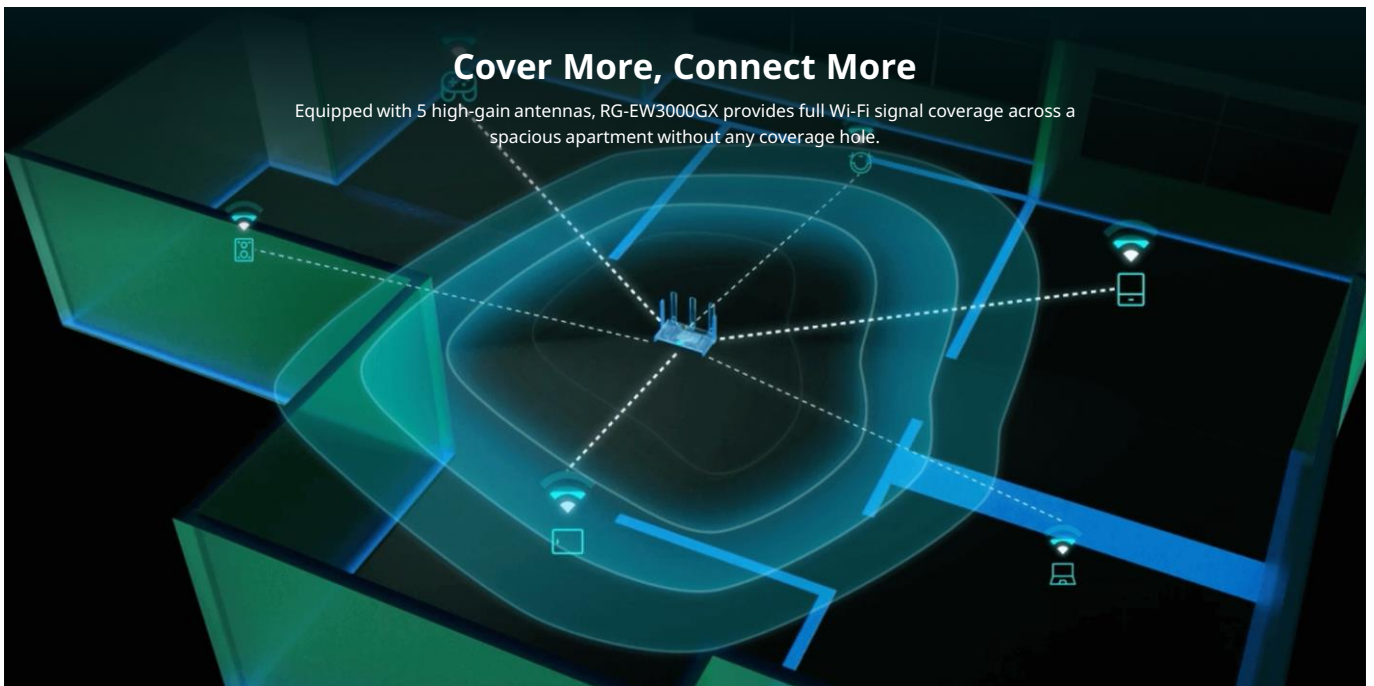

5 Gigabit
Ethernet Ports

5 High-Gain
Antennas

160 MHz
Bandwidth

Achieving Ultra-High Speed with 160MHz Bandwidth

Surpassing expectations, RG-EW3000GX supports **160MHz bandwidth**. Your network can effortlessly achieve a stable **900+ Mbps** ultra-high-speed transmission.

Highlight Features

Double WAN Ports, Double the Speed

With support for dual-gigabit access and the ability to aggregate bandwidth for a total throughput of over 1.6 Gbps.

Load Balancing

Link Aggregation

Multi-ISP Lines

Cover More, Connect More

Equipped with 5 high-gain antennas, RG-EW3000GX provides full Wi-Fi signal coverage across a spacious apartment without any coverage hole.

Highlight Features

Reyee Mesh, Easy Network Expansion

With Reyee Mesh, you do not need to worry about coverage holes anymore. Reyee Mesh supports the interconnection of all Reyee Wi-Fi 5 and Wi-Fi 6 home routers to set up a network that enables **seamless roaming** and **unified management**.