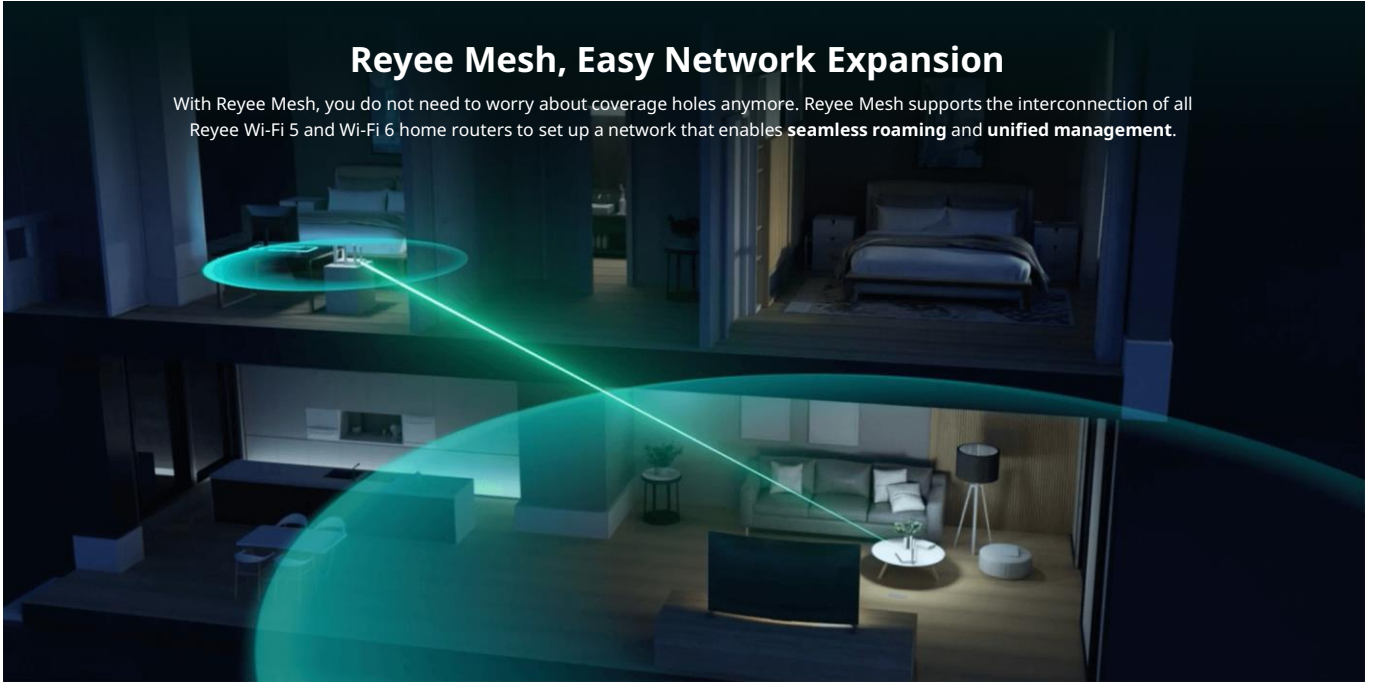

Cover More, Connect More

Equipped with 5 high-gain antennas, RG-EW3000GX provides full Wi-Fi signal coverage across a spacious apartment without any coverage hole.

Highlight Features

Reyee Mesh, Easy Network Expansion

With Reyee Mesh, you do not need to worry about coverage holes anymore. Reyee Mesh supports the interconnection of all Reyee Wi-Fi 5 and Wi-Fi 6 home routers to set up a network that enables **seamless roaming** and **unified management**.